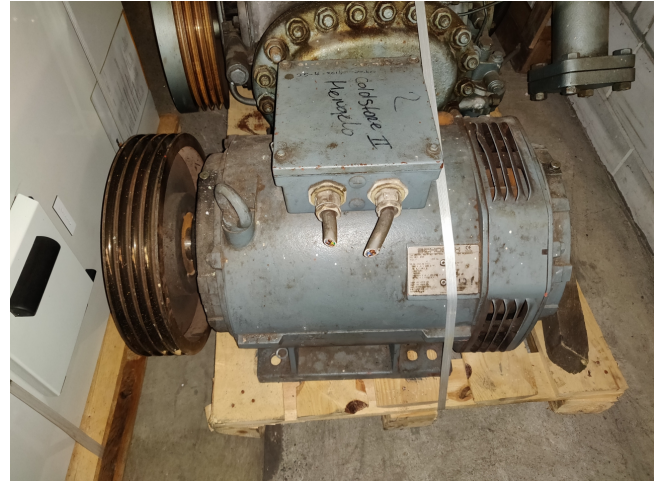

Schorch KN7200L-BB01B

Specifications

| | |
|---------------|---------------|
| Merk | Schorch |
| Type | KN7200L-BB01B |
| kW | 45 |
| RPM | 1460 |
| 50 Hz / 60 Hz | 50 and 60 Hz |
| Stock | 1 |

Description

Used Schorch KN7200L-BB01B

Used but in good condition a Schorch electromotor type KN7200L-BB01B with 45 kW and 1460 RPM at 50Hz and 52kW and 1760 RPM at 60Hz.